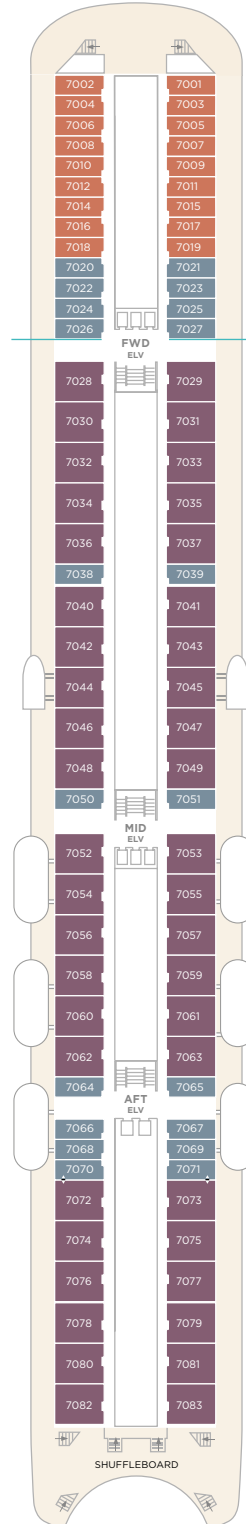

CRYSTAL SYMPHONY

MAXIMAL 606 GÄSTE

DECK 5

- SUITES & GUEST ROOMS
5001 - 5023
- REDESIGNED IN 2023
- CONCIERGE
- CRYSTAL COVE
- CRYSTAL PLAZA
- RECEPTION
- FUTURE SALES CONSULTANT
- MEDICAL CENTER
- SHORE EXCURSIONS
- WATERSIDE RESTAURANT

DECK 5

DECK 6

- APROPOS
- ATRIUM
- AVENUE SALOON
- BRIDGE LOUNGE
- CRYSTAL COLLECTION
- CRYSTAL IMAGES
- COMPUTER UNIVERSITY@SEA
- CONNOISSEUR CLUB
- FACETS
- GALAXY LOUNGE
- HOLLYWOOD THEATRE
- LIBRARY
- JADE NIGHT CLUB
- OSTERIA D'OVIDIO
- STARLITE CLUB
- THE BISTRO
- THE STUDIO
- UMI UMA & SUSHI BAR BY NOBU MATSUHISA
- THE VINTAGE ROOM

DECK 6

DECK 7

- SUITES & GUEST ROOMS
7001 - 7083
- REDESIGNED IN 2023
- SHUFFLEBOARD

DECK 7

DECK 8

- SUITES & GUEST ROOMS
8001 - 8087
- REDESIGNED IN 2023
- LAUNDERETTE
- TABLE TENNIS

DECK 8

DECK 9

- ACCESSIBLE SUITES
- CONNECTING SUITES

— SUITES & GUEST ROOMS BEYOND THE FORWARD ELEVATORS ARE SUBJECT TO ALTERNATIVE PRICING

DECK 9

- SUITES & GUEST ROOMS 9001 - 9019 AND 9060 - 9077 REDESIGNED IN 2023
- GUEST ROOMS 9020 - 9059 REDESIGNED IN 2017 AND 2023
- LAUNDERETTE