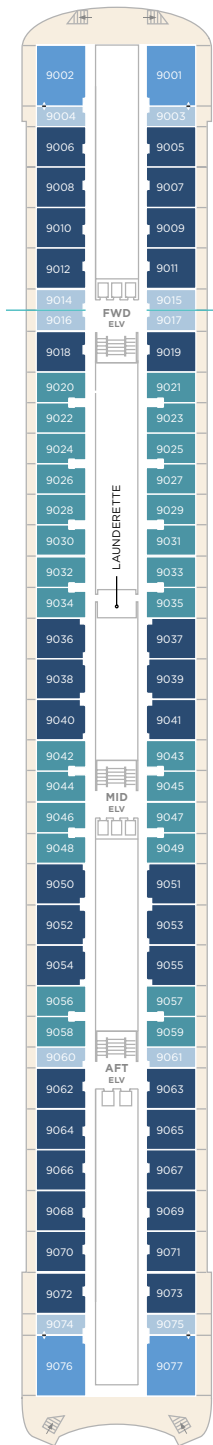

CRYSTAL SYMPHONY

MAXIMAL 606 GÄSTE

DECK 5

- SUITES & GUEST ROOMS
5001 - 5023
- REDESIGNED IN 2023
- CONCIERGE
- CRYSTAL COVE
- CRYSTAL PLAZA
- RECEPTION
- FUTURE SALES CONSULTANT
- MEDICAL CENTER
- SHORE EXCURSIONS
- WATERSIDE RESTAURANT

DECK 5

DECK 6

- APROPOS
- ATRIUM
- AVENUE SALOON
- BRIDGE LOUNGE
- CRYSTAL COLLECTION
- CRYSTAL IMAGES
- COMPUTER UNIVERSITY@SEA
- CONNOISSEUR CLUB
- FACETS
- GALAXY LOUNGE
- HOLLYWOOD THEATRE
- LIBRARY
- JADE NIGHT CLUB
- OSTERIA D'OVIDIO
- STARLITE CLUB
- THE BISTRO
- THE STUDIO
- UMI UMA & SUSHI BAR BY NOBU MATSUHISA
- THE VINTAGE ROOM

DECK 6

DECK 7

- SUITES & GUEST ROOMS
7001 - 7083
- REDESIGNED IN 2023
- SHUFFLEBOARD

DECK 7

DECK 8

- SUITES & GUEST ROOMS
8001 - 8087
- REDESIGNED IN 2023
- LAUNDERETTE
- TABLE TENNIS

DECK 8

DECK 9

- ACCESSIBLE SUITES
- CONNECTING SUITES

— SUITES & GUEST ROOMS BEYOND THE FORWARD ELEVATORS ARE SUBJECT TO ALTERNATIVE PRICING

DECK 9

- SUITES & GUEST ROOMS 9001 - 9019 AND 9060 - 9077 REDESIGNED IN 2023
- GUEST ROOMS 9020 - 9059 REDESIGNED IN 2017 AND 2023
- LAUNDERETTE