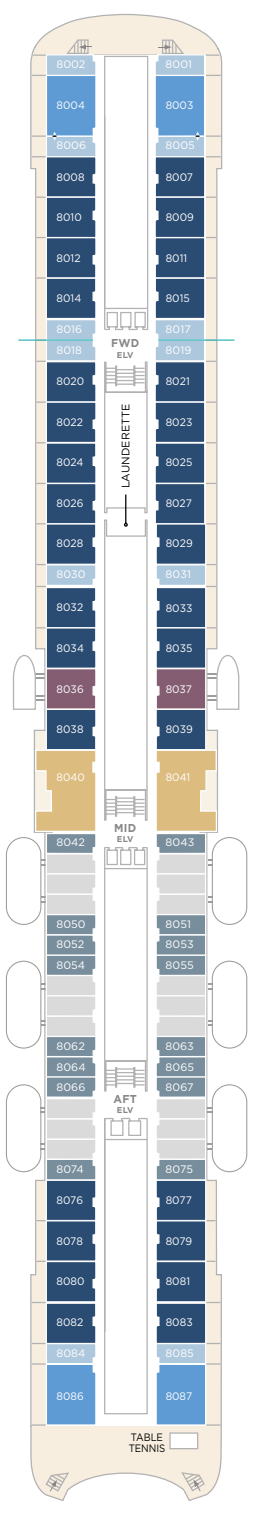

CRYSTAL SYMPHONY

MAXIMAL 606 GÄSTE

DECK 5

- SUITES & GUEST ROOMS
5001 - 5023
- REDESIGNED IN 2023
- CONCIERGE
- CRYSTAL COVE
- CRYSTAL PLAZA
- RECEPTION
- FUTURE SALES CONSULTANT
- MEDICAL CENTER
- SHORE EXCURSIONS
- WATERSIDE RESTAURANT

DECK 5

DECK 6

- APROPOS
- ATRIUM
- AVENUE SALOON
- BRIDGE LOUNGE
- CRYSTAL COLLECTION
- CRYSTAL IMAGES
- COMPUTER UNIVERSITY@SEA
- CONNOISSEUR CLUB
- FACETS
- GALAXY LOUNGE
- HOLLYWOOD THEATRE
- LIBRARY
- JADE NIGHT CLUB
- OSTERIA D'OVIDIO
- STARLITE CLUB
- THE BISTRO
- THE STUDIO
- UMI UMA & SUSHI BAR BY NOBU MATSUHISA
- THE VINTAGE ROOM

DECK 6

DECK 7

- SUITES & GUEST ROOMS
7001 - 7083
- REDESIGNED IN 2023
- SHUFFLEBOARD

DECK 7

DECK 8

- SUITES & GUEST ROOMS
8001 - 8087
- REDESIGNED IN 2023
- LAUNDERETTE
- TABLE TENNIS

DECK 8

DECK 9

- ACCESSIBLE SUITES
- CONNECTING SUITES

— SUITES & GUEST ROOMS BEYOND THE FORWARD ELEVATORS ARE SUBJECT TO ALTERNATIVE PRICING

DECK 9

- SUITES & GUEST ROOMS 9001 - 9019 AND 9060 - 9077 REDESIGNED IN 2023
- GUEST ROOMS 9020 - 9059 REDESIGNED IN 2017 AND 2023
- LAUNDERETTE