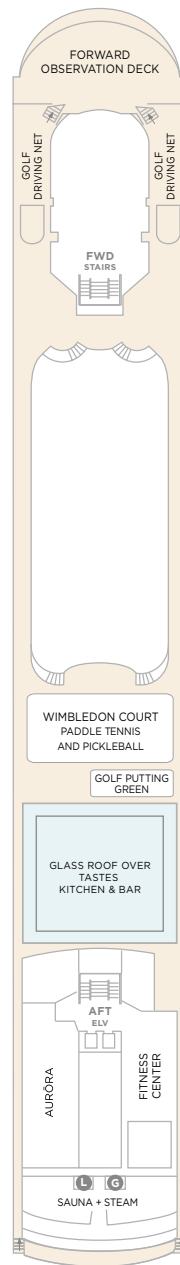

DECK 12

SUITES & GUEST ROOMS

- CRYSTAL PENTHOUSE SUITE
- JUNIOR CRYSTAL PENTHOUSE SUITE
- SAPPHIRE VERANDA SUITE
- SAPPHIRE OCEAN VIEW SUITE
- AQUAMARINE VERANDA SUITE
- DOUBLE GUEST ROOM WITH VERANDA
- DOUBLE GUEST ROOM, OCEAN VIEW
- SINGLE GUEST ROOM, OCEAN VIEW

- ACCESSIBLE SUITES
- CONNECTING SUITES

— SUITES & GUEST ROOMS BEYOND THE FORWARD ELEVATORS ARE SUBJECT TO ALTERNATIVE PRICING

DECK 9

- SUITES & GUEST ROOMS 9001 - 9019 AND 9060 - 9077 REDESIGNED IN 2023
- GUEST ROOMS 9020 - 9059 REDESIGNED IN 2017 AND 2023
- LAUNDERETTE

DECK 10

- SUITES 1001 - 1065 CLASSIC
- LAUNDERETTE

DECK 11

- MARKETPLACE RESTAURANT
- PALM COURT
- SCOOPS GELATO BAR
- SEAHORSE POOL
- TASTES KITCHEN & BAR
- TRIDENT GRILL
- WAVES TEEN CENTER
- FANTASIA CHILDREN'S PLAYROOM

DECK 12

- FITNESS CENTER
- AURORA
- GOLF DRIVING NETS
- GOLF PUTTING GREEN
- FORWARD OBSERVATION DECK
- WIMBLEDON COURT PADDLE TENNIS & PICKLEBALL

The following suites have a slightly limited view: 9052, 9053, 9058, 9059, 9060, and 9061. Suites with a limited view: 7030, 7031, 7032, 7033, 7034, 7035, 7036, 7037, 7038, 7039, 7040, 7041, 7042, 7043, 7044, 7045, 7046, 7047, 7052, 7053, 7054, 7055, 7056, 7057, 7058, 7059, 7060, 7061, 7062, 7063, 7064, 7065, 7066, 7067, 7068, 7069, 8034, 8035, 8038, 8039, 8042, 8043, 8050, 8051, 8054, 8055, 8062, 8063, 8066, 8067, 8074, 8075, 9046, 9047, 9048, 9049, 9050, 9051, 9054, 9055, 9056, 9057, 9062, 9063, 9064, and 9065.

Suites 8036 and 8037 have an obstructed view. ADA accessible Suites: 5014, 5016, 1002, and 1003.