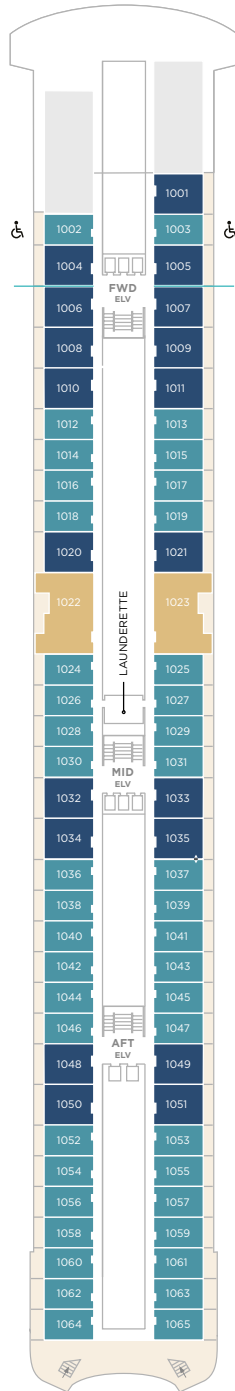

CRYSTAL SYMPHONY

MAXIMAL 606 GÄSTE

DECK 5

- SUITES & GUEST ROOMS
5001 - 5023
- REDESIGNED IN 2023
- CONCIERGE
- CRYSTAL COVE
- CRYSTAL PLAZA
- RECEPTION
- FUTURE SALES CONSULTANT
- MEDICAL CENTER
- SHORE EXCURSIONS
- WATERSIDE RESTAURANT

DECK 5

DECK 6

- APROPOS
- ATRIUM
- AVENUE SALOON
- BRIDGE LOUNGE
- CRYSTAL COLLECTION
- CRYSTAL IMAGES
- COMPUTER UNIVERSITY@SEA
- CONNOISSEUR CLUB
- FACETS
- GALAXY LOUNGE
- HOLLYWOOD THEATRE
- LIBRARY
- JADE NIGHT CLUB
- OSTERIA D'OVIDIO
- STARLITE CLUB
- THE BISTRO
- THE STUDIO
- UMI UMA & SUSHI BAR BY NOBU MATSUHISA
- THE VINTAGE ROOM

DECK 6

DECK 7

- SUITES & GUEST ROOMS
7001 - 7083
- REDESIGNED IN 2023
- SHUFFLEBOARD

DECK 7

DECK 8

- SUITES & GUEST ROOMS
8001 - 8087
- REDESIGNED IN 2023
- LAUNDERETTE
- TABLE TENNIS

DECK 8

DECK 9

- ACCESSIBLE SUITES
- CONNECTING SUITES

— SUITES & GUEST ROOMS BEYOND THE FORWARD ELEVATORS ARE SUBJECT TO ALTERNATIVE PRICING

DECK 9

- SUITES & GUEST ROOMS 9001 - 9019 AND 9060 - 9077 REDESIGNED IN 2023
- GUEST ROOMS 9020 - 9059 REDESIGNED IN 2017 AND 2023
- LAUNDERETTE