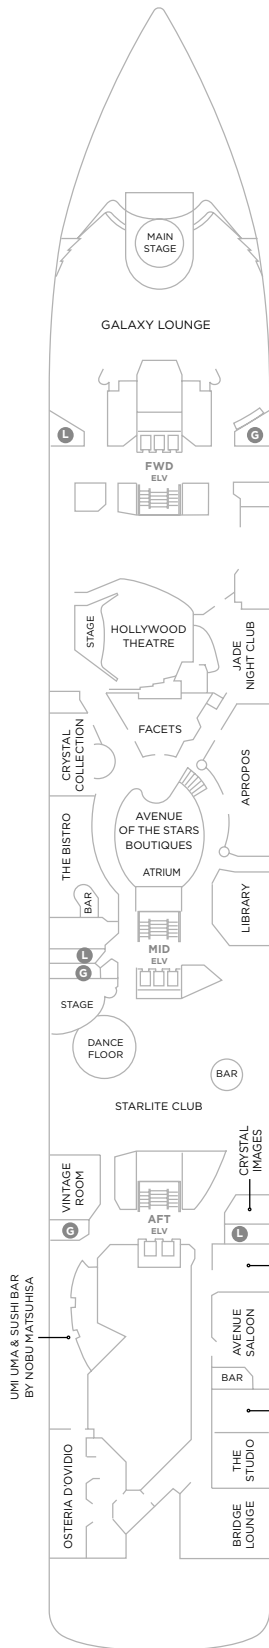

CRYSTAL SYMPHONY

MAXIMAL 606 GÄSTE

DECK 5

- SUITES & GUEST ROOMS
5001 - 5023
- REDESIGNED IN 2023
- CONCIERGE
- CRYSTAL COVE
- CRYSTAL PLAZA
- RECEPTION
- FUTURE SALES CONSULTANT
- MEDICAL CENTER
- SHORE EXCURSIONS
- WATERSIDE RESTAURANT

DECK 5

DECK 6

- APROPOS
- ATRIUM
- AVENUE SALOON
- BRIDGE LOUNGE
- CRYSTAL COLLECTION
- CRYSTAL IMAGES
- COMPUTER UNIVERSITY@SEA
- CONNOISSEUR CLUB
- FACETS
- GALAXY LOUNGE
- HOLLYWOOD THEATRE
- LIBRARY
- JADE NIGHT CLUB
- OSTERIA D'OVIDIO
- STARLITE CLUB
- THE BISTRO
- THE STUDIO
- UMI UMA & SUSHI BAR BY NOBU MATSUHISA
- THE VINTAGE ROOM

DECK 6

DECK 7

- SUITES & GUEST ROOMS
7001 - 7083
- REDESIGNED IN 2023
- SHUFFLEBOARD

DECK 7

DECK 8

- SUITES & GUEST ROOMS
8001 - 8087
- REDESIGNED IN 2023
- LAUNDERETTE
- TABLE TENNIS

DECK 8

DECK 9

- ACCESSIBLE SUITES
- CONNECTING SUITES

— SUITES & GUEST ROOMS BEYOND THE FORWARD ELEVATORS ARE SUBJECT TO ALTERNATIVE PRICING

DECK 9

- SUITES & GUEST ROOMS 9001 - 9019 AND 9060 - 9077 REDESIGNED IN 2023
- GUEST ROOMS 9020 - 9059 REDESIGNED IN 2017 AND 2023
- LAUNDERETTE