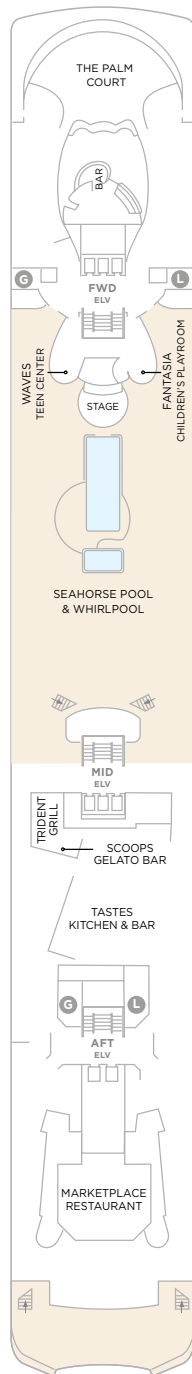

DECK 9

DECK 10

DECK 11

DECK 12

SUITES & GUEST ROOMS

- CRYSTAL PENTHOUSE SUITE
- JUNIOR CRYSTAL PENTHOUSE SUITE
- SAPPHIRE VERANDA SUITE
- SAPPHIRE OCEAN VIEW SUITE
- AQUAMARINE VERANDA SUITE
- DOUBLE GUEST ROOM WITH VERANDA
- DOUBLE GUEST ROOM, OCEAN VIEW
- SINGLE GUEST ROOM, OCEAN VIEW

- ACCESSIBLE SUITES
- CONNECTING SUITES

— SUITES & GUEST ROOMS BEYOND THE FORWARD ELEVATORS ARE SUBJECT TO ALTERNATIVE PRICING

DECK 9

- SUITES & GUEST ROOMS 9001 - 9019 AND 9060 - 9077 REDESIGNED IN 2023
- GUEST ROOMS 9020 - 9059 REDESIGNED IN 2017 AND 2023
- LAUNDERETTE

DECK 10

- SUITES 1001 - 1065 CLASSIC
- LAUNDERETTE

DECK 11

- MARKETPLACE RESTAURANT
- PALM COURT
- SCOOPS GELATO BAR
- SEAHORSE POOL
- TASTES KITCHEN & BAR
- TRIDENT GRILL
- WAVES TEEN CENTER
- FANTASIA CHILDREN'S PLAYROOM

DECK 12

- FITNESS CENTER
- AURORA
- GOLF DRIVING NETS
- GOLF PUTTING GREEN
- FORWARD OBSERVATION DECK
- WIMBLEDON COURT PADDLE TENNIS & PICKLEBALL

The following suites have a slightly limited view: 9052, 9053, 9058, 9059, 9060, and 9061. Suites with a limited view: 7030, 7031, 7032, 7033, 7034, 7035, 7036, 7037, 7038, 7039, 7040, 7041, 7042, 7043, 7044, 7045, 7046, 7047, 7052, 7053, 7054, 7055, 7056, 7057, 7058, 7059, 7060, 7061, 7062, 7063, 7064, 7065, 7066, 7067, 7068, 7069, 8034, 8035, 8038, 8039, 8042, 8043, 8050, 8051, 8054, 8055, 8062, 8063, 8066, 8067, 8074, 8075, 9046, 9047, 9048, 9049, 9050, 9051, 9054, 9055, 9056, 9057, 9062, 9063, 9064, and 9065.

Suites 8036 and 8037 have an obstructed view. ADA accessible Suites: 5014, 5016, 1002, and 1003.